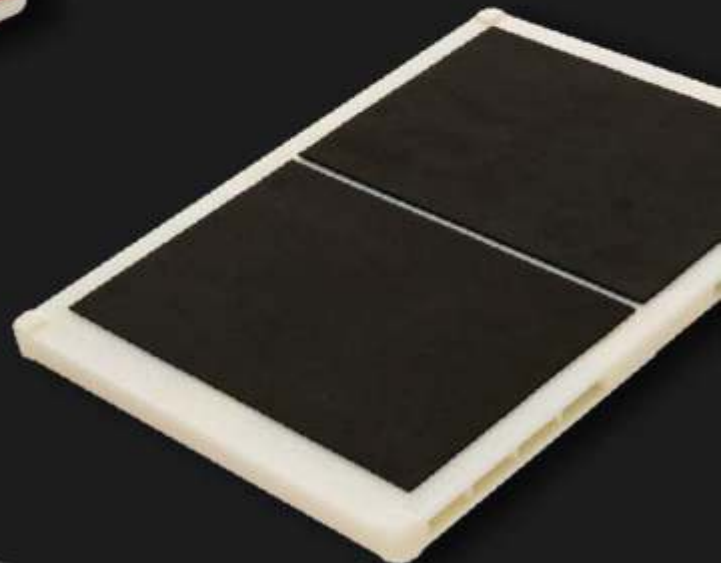

TUSAH

Re-Breakable **BOARD**

KICK BREAK RE-ATTACH START OVER

Level Up

■ *Yellow: Beginner*

■ *Blue: Normal*

■ *Red: Intermediate*

□ *Black: Advance*